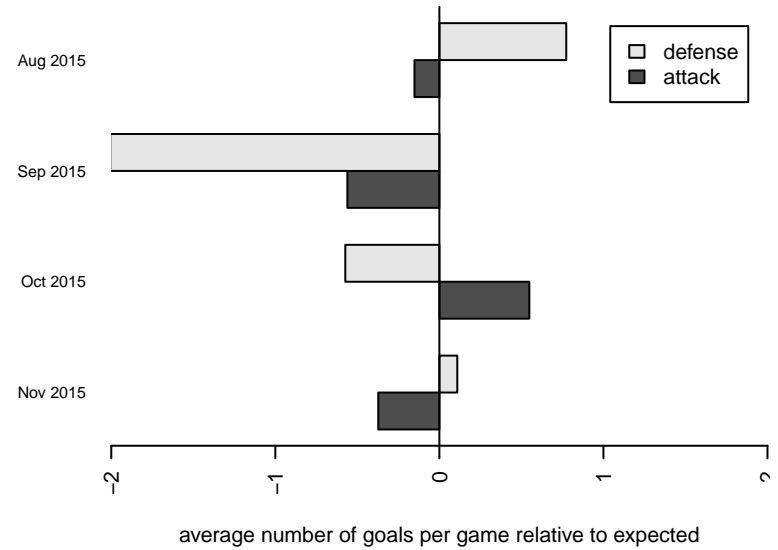

Performance relative to 13 month average