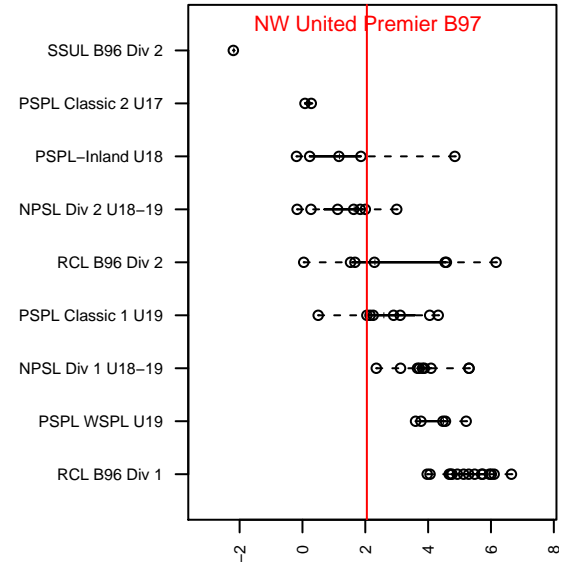

# NW United Premier B97

NW United FC  
 Burlington, WA  
 B97 total strength=1454  
 attack=12.28 defense=7.59  
 fall league = PSPL Classic 1 U19  
 notes= Wedge 2013, 2014

alt names used:  
 NORTHWEST UNITED WEDGE BU18 (WA)

Venues played:  
 2015 WA Rush Cup B19 Silver U19  
 2015 Skagit Super Cup High School Gold  
 2015 PSPL Classic 1 U19  
 2015 WA Cup HS Silver U18

**NW United Premier B97**  
 Dots are actual minus expected GF (blue circles) and GA (red triangles).  
 Blue line is smoothed change in attack strength. Red is smoothed change in defense strength.

**attack and defense variance (black dot)  
relative to other teams  
and top 10 in region**

**attack and defense rating  
relative to others at age  
and all opponents in last 13 months**

**Performance relative to 13 month average**