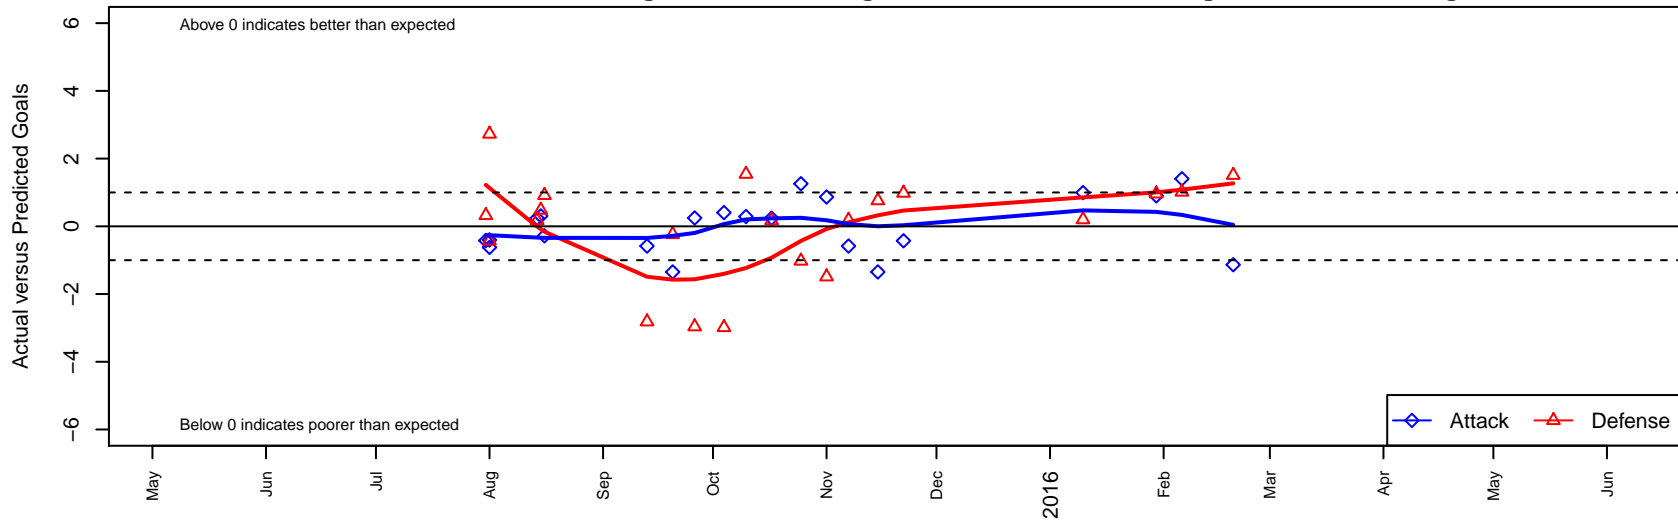

# NW United Premier B97

NW United FC  
 Burlington, WA  
 B97 total strength=1454  
 attack=12.28 defense=7.59  
 fall league = PSPL Classic 1 U19  
 notes= Wedge 2013, 2014

alt names used:  
 NORTHWEST UNITED WEDGE BU18 (WA)

Venues played:  
 2015 WA Rush Cup B19 Silver U19  
 2015 Skagit Super Cup High School Gold  
 2015 PSPL Classic 1 U19  
 2015 WA Cup HS Silver U18

**NW United Premier B97**  
 Dots are actual minus expected GF (blue circles) and GA (red triangles).  
 Blue line is smoothed change in attack strength. Red is smoothed change in defense strength.

**attack and defense variance (black dot)  
relative to other teams  
and top 10 in region**

**attack and defense rating  
relative to others at age  
and all opponents in last 13 months**

**Performance relative to 13 month average**