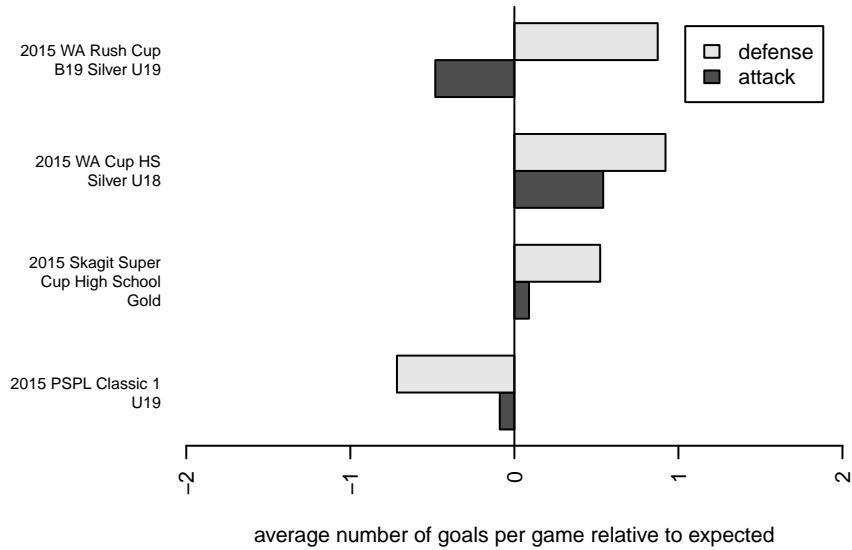

Venues played:  
 2015 WA Rush Cup B19 Silver U19  
 2015 Skagit Super Cup High School Gold  
 2015 PSPL Classic 1 U19  
 2015 WA Cup HS Silver U18

**NW United Premier B97**  
 Dots are actual minus expected GF (blue circles) and GA (red triangles).  
 Blue line is smoothed change in attack strength. Red is smoothed change in defense strength.

**attack and defense variance (black dot)  
relative to other teams  
and top 10 in region**

**attack and defense rating  
relative to others at age  
and all opponents in last 13 months**

**Performance relative to 13 month average**